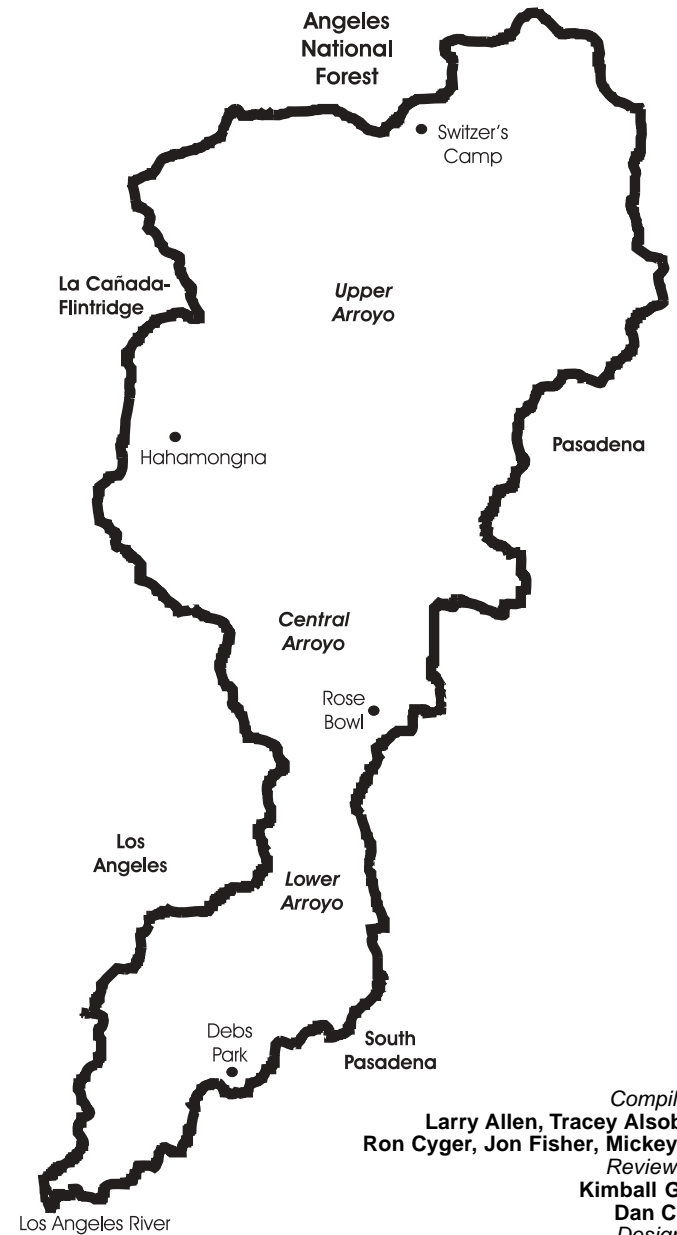

Name	Dec-Feb	Mar-May	Jun-Aug	Sep-Nov
☐ Yellow-rumped Warbler	C	F	–	F
☐ Black-throated Gray Warbler	R	F	U	U
☐ Townsend's Warbler	V	U	–	U
☐ Hermit Warbler	–	R	–	R
☐ MacGillivray's Warbler	–	R	–	–
☐ Common Yellowthroat	F	F	F	F
☐ Wilson's Warbler	V	F	–	U
☐ Yellow-breasted Chat	–	V	–	–
TANAGERS				
☐ Summer Tanager	–	X	–	X
☐ Western Tanager*	X	F	U	U
TOWHEES, SPARROWS				
☐ Green-tailed Towhee	X	–	–	–
☐ Spotted Towhee*	C	C	C	C
☐ California Towhee*	C	C	C	C
☐ Rufous-crowned Sparrow*	R	R	R	R
☐ Chipping Sparrow	U	U	–	U
☐ Brewer's Sparrow	–	–	–	X
☐ Black-chinned Sparrow	–	U	U	R
☐ Vesper Sparrow	–	X	–	–
☐ Lark Sparrow	R	R	–	R
☐ Black-throated Sparrow	–	–	–	X
☐ Sage Sparrow	–	V	–	–
☐ Lark Bunting	X	–	–	–
☐ Savannah Sparrow	R	R	–	R
☐ Fox Sparrow	F	U	–	U
☐ Song Sparrow*	C	C	C	C
☐ Lincoln's Sparrow	U	U	–	U
☐ Swamp Sparrow	X	X	–	–
☐ White-throated Sparrow	V	V	–	–
☐ Golden-crowned Sparrow	U	U	–	U
☐ White-crowned Sparrow	C	C	–	C
☐ Dark-eyed Junco*	C	U	R	C
GROSBEAKS, BUNTINGS				
☐ Black-headed Grosbeak*	–	C	C	U
☐ Blue Grosbeak	–	R	R	–
☐ Lazuli Bunting*	X	R	R	R
☐ Indigo Bunting	–	–	X	X
BLACKBIRDS, ORIOLES				
☐ Red-winged Blackbird	R	R	–	R
☐ Western Meadowlark	R	V	–	R
☐ Brewer's Blackbird*	C	C	C	C
☐ Brown-headed Cowbird*	R	F	F	U
☐ Hooded Oriole*	–	F	F	R
☐ Bullock's Oriole*	–	C	C	U
FINCHES				
☐ Purple Finch	U	U	U	U
☐ Cassin's Finch	–	–	V	–
☐ House Finch*	C	C	C	C
☐ Red Crossbill	I	–	–	–
☐ Pine Siskin	R	R	–	R
☐ Lesser Goldfinch*	C	C	C	C
☐ Lawrence's Goldfinch	R	R	V	R
☐ American Goldfinch	F	U	U	U
OLD WORLD SEEDEATERS				
☐ House Sparrow*	C	C	C	C
☐ Nutmeg Mannikin*	R	R	R	R
☐ Orange Bishop	V	V	V	V

Birds of the Arroyo Seco

Compiled by:
**Larry Allen, Tracey Alsobrook,
Ron Cyger, Jon Fisher, Mickey Long**
Reviewed by:
**Kimball Garrett
Dan Cooper**
Designed by
Donald G. Rogers
Printed by
Arroyo Seco Foundation